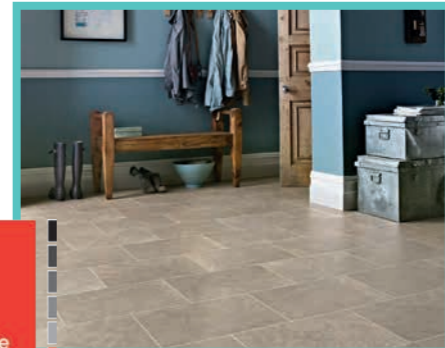

amtico flooring

25
year warranty
Amtico Spacia

30
year warranty
Amtico Form

Lifetime
warranty
Amtico Signature

Karndean Designflooring

Art Select Van Gogh Knight Tile

0% APR
Interest free finance now available
Ask a member of the team for details