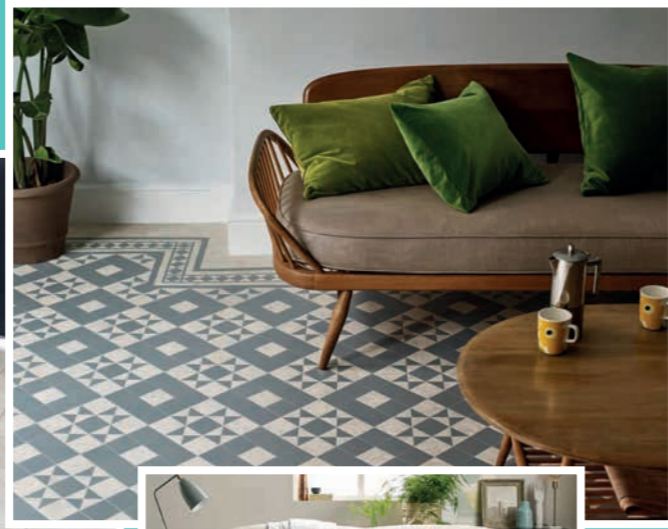

amtico flooring

25
year warranty
Amtico Spacia

30
year warranty
Amtico Form

Lifetime
warranty
Amtico Signature